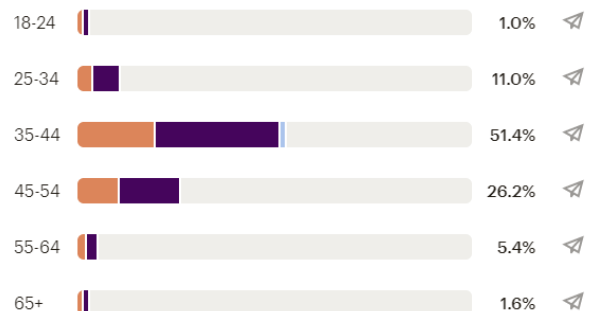

Subscriber Company Sample

Our Reach

Mailchimp Subscriber List

12,667 Opt-In Subscriber Database

Gender

- 38.2% Female
- 58.2% Male
- <0.1% Another Identity
- 3.5% Unknown

Age Range

Social Media