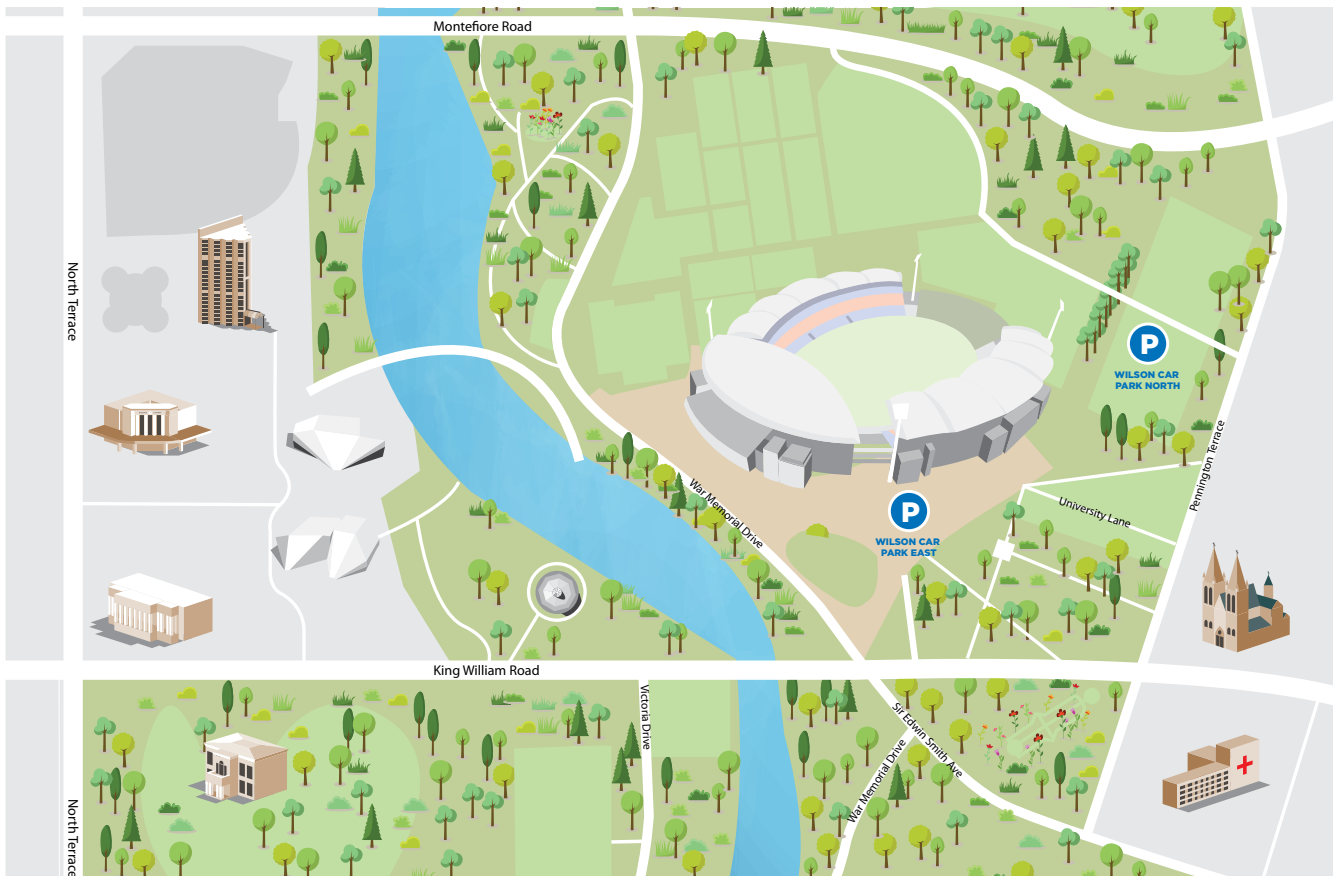

Adelaide Oval parking information

Car Parks

There are two Wilson Parking car parks located at Adelaide Oval:

Wilson East Car Park

Entry via King William Road.

Take the lifts to Level 1 and follow the directional signage to your function room.

Wilson North Car Park

Entry via Pennington Terrace, North Adelaide.

Enter through the Bob Quinn Gate and follow the directional signage to your function room

Charges

A special function rate of \$17.00 per car (plus credit card fees), per day can be offered. To receive this rate guests will need to validate their ticket before they leave the function room, otherwise the public rate is \$6.50 per hour.

Please check with your function supervisor for the location of the validator.

Car parking is limited and available on first come, first serve basis. There is limited ticketed on street car parking nearby and some guests may choose to walk over the Riverbank Footbridge, entering from the Telstra Plaza on War Memorial Drive.