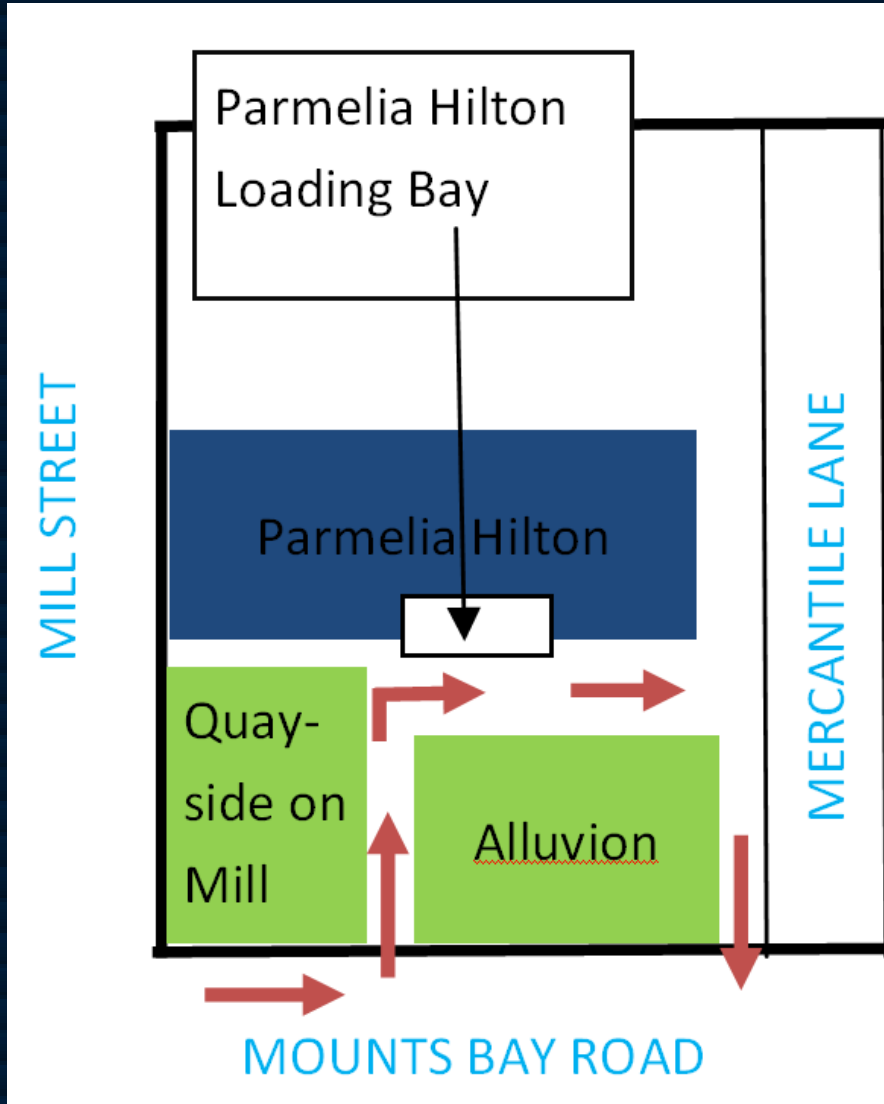

Loading Bay

Instructions for Access

PARMELIA HILTON PERTH - LOADING BAY ACCESS

Turn left into laneway after Quayside on Mill building

Follow lane around until you reach the loading bay

Exit via laneway on other side of Alluvion building

Turn left onto Mounts Bay Road